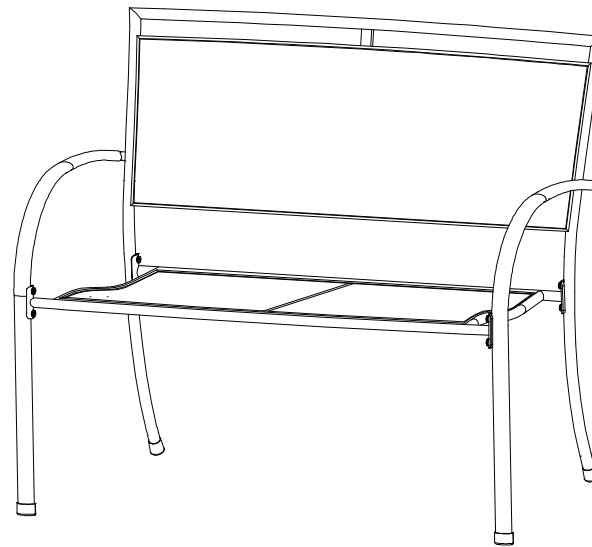

Steel Mesh Bench

ITM. / ART. # 1713372

**IMPORTANT, RETAIN FOR FUTURE REFERENCE: READ CAREFULLY
THIS ITEM IS INTENDED FOR OUTDOOR COMMERCIAL AND DOMESTIC USE ONLY.**

Questions, problems, missing parts?

Before returning to your retailer, call our customer service department at 1-888-690-9800 or email us at service@sunvilla.com
8:00 a.m. – 5:00 p.m. PT / 11:00 a.m. – 8:00 p.m. ET, Monday – Friday. English and Spanish.

PART NO.	DESCRIPTION	QTY
A	 Left Arm	1
B	 Right Arm	1
C	 Seat Panel	1
D	 Back Panel	1

PART NO.	DESCRIPTION	QTY
AA	 Plastic Part	2
BB	 Bolt M6X20	8
CC	 Bolt M5X12	2
DD	 Allen Wrench	1
EE	 Plastic piece	2