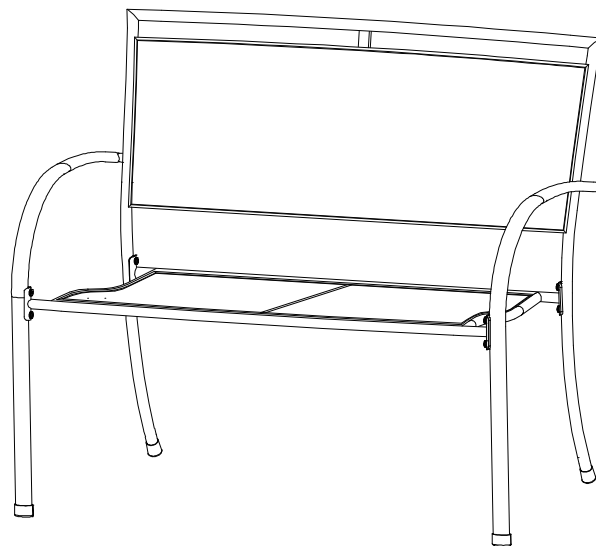

철제 벤치

품목/아트 # 1713372

중요: 설명서를 자세히 읽고 나중에 참고할 수 있도록 잘 보관하십시오

이 제품은 실외에서만 사용하도록 제작된 상업시설 및 가정용 제품입니다

문의 사항이나 문제가 있거나 빠진 부품이 있습니까?

제품을 판매점에 반품하기 전 고객 서비스 부서(1-888-690-9800, 월요일~금요일, 오전 8시~오후 5시 태평양 표준시 / 오전 11시~오후 8시 동부 표준시, 영어 및 스페인어 지원)로 문의하시거나 service@sunvilla.com으로 이메일을 보내십시오.

준비 사항

제품 조립을 시작하기 전 부품이 빠짐없이 있는지 확인하십시오. 패키지의 내용물 목록과 하드웨어 목록을 패키지에 포함된 실제 부품과 비교하십시오. 부품이 누락되었거나 손상된 경우에는 제품을 조립하지 마십시오. 작업을 멈추고 고객 서비스 센터로 전화하십시오.

조립 시간: 20분 / 조립 시 필요한 도구: 렌치(동봉됨)

! 안전 정보

제품의 조립이나 설치 전 설명서 전체를 읽고 숙지하십시오. 이 제품은 장난감이나 도구로 사용할 수 없습니다. 제품을 작동, 조립, 제거, 분리할 때 어린이가 참여해서는 안 됩니다.