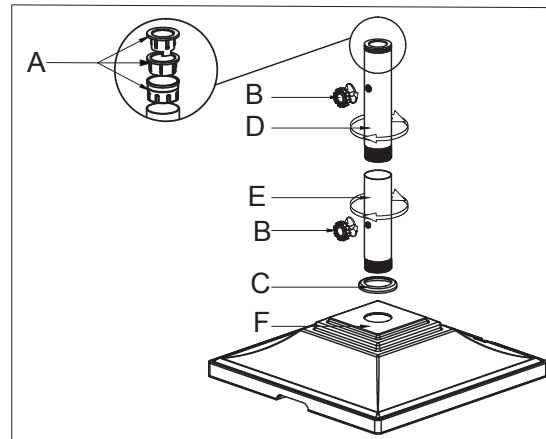

#### Option #2

Note: The base can fit umbrella pole diameters up to 2.0 in. / 5.1cm, 1.49 in. / 3.8cm and 1.33 in. / 3.4cm.  
Please use part A for umbrella pole diameters less than or equal to 1.88"/4.8cm.  
Please remember to tighten part B once the umbrella is fully inserted into the base.