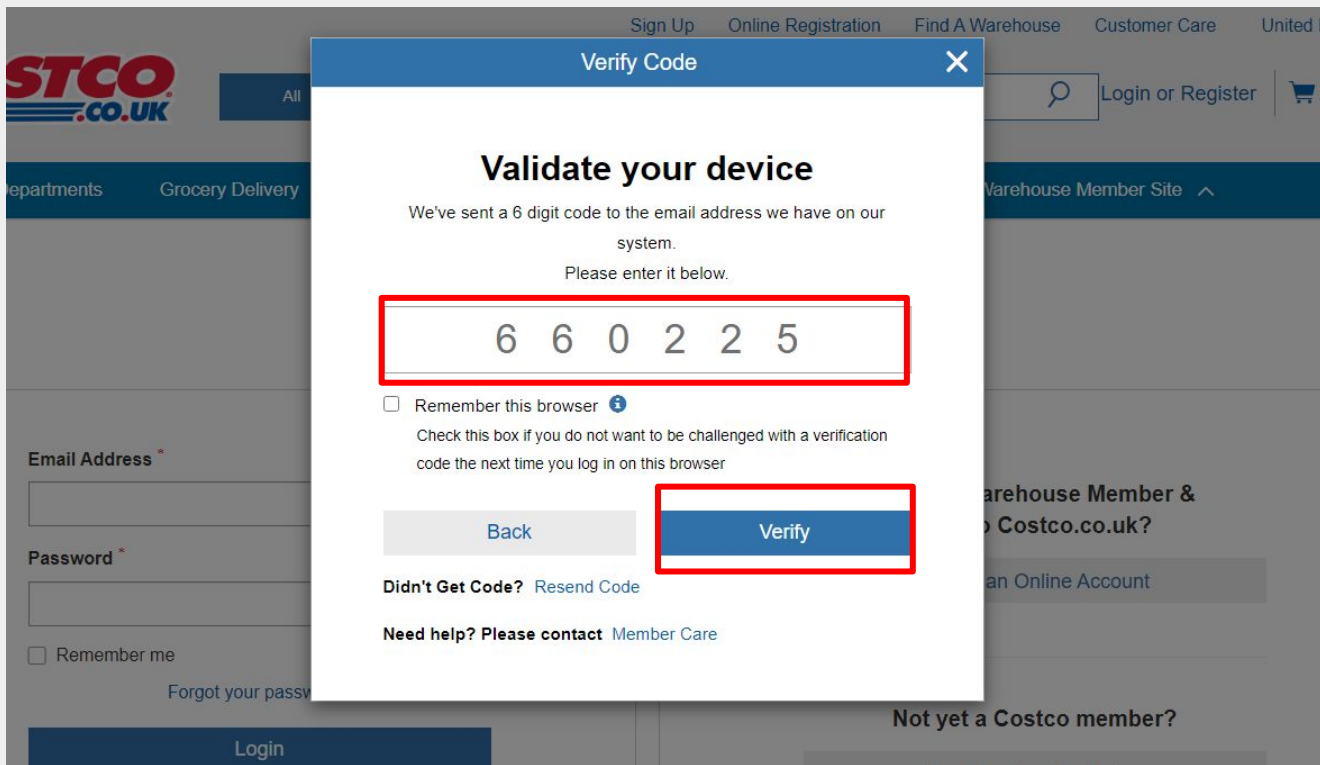

4

로그인 / MFA 인증

- 6자리의 인증 코드를 MFA 팝업창에 입력 후 Verify 버튼 클릭